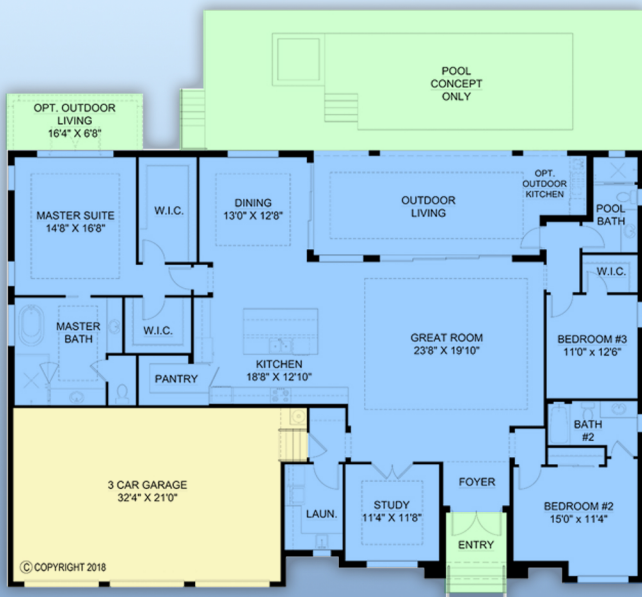

# plan 78147

familyhomeplans.com  800-482-0464

2800 sq ft, 3 beds, 3 baths, 77' W x 52'10 D