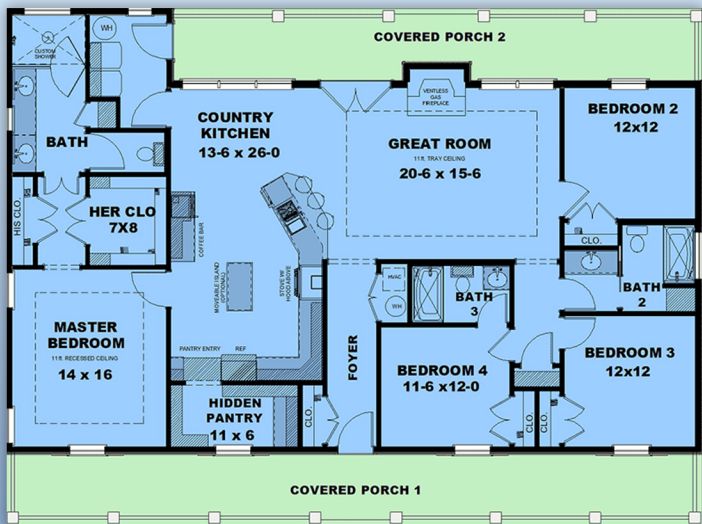

plan 77447

familyhomeplans.com 800-482-0464

2020 sq ft, 4 beds, 3 baths, 60' W x 45' D