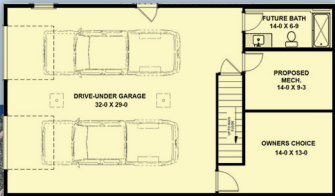

plan 77442

familyhomeplans.com 800-482-0464

1402 square feet  
3 BD, 2 BA, 50' x 43'