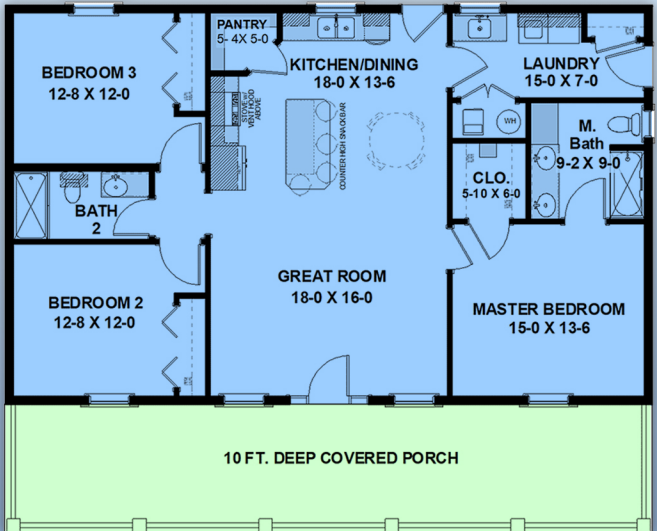

plan 77439

familyhomeplans.com  800-482-0464

1416 sq ft, 3 beds, 2 baths, 48' W x 40' D