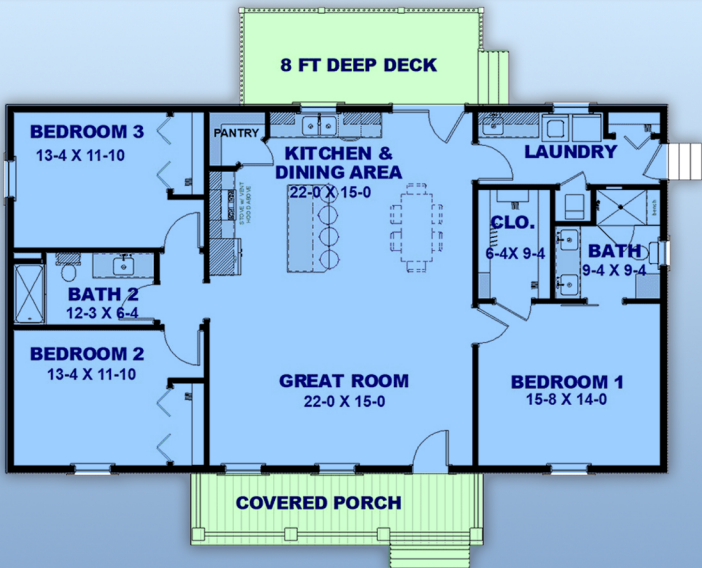

plan 77429

familyhomeplans.com  800-482-0464

1620 sq ft, 3 beds, 2 baths, 54' W x 44' D