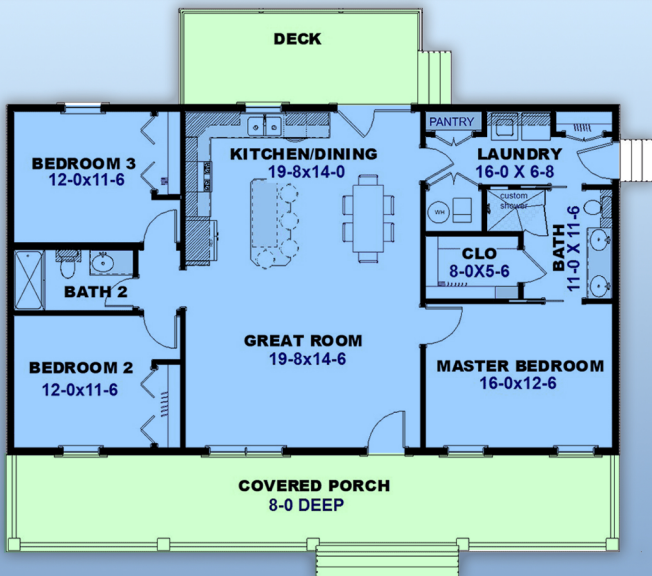

plan 77428

familyhomeplans.com  800-482-0464

1425 sq ft, 3 beds, 2 baths, 50' W x 45' D