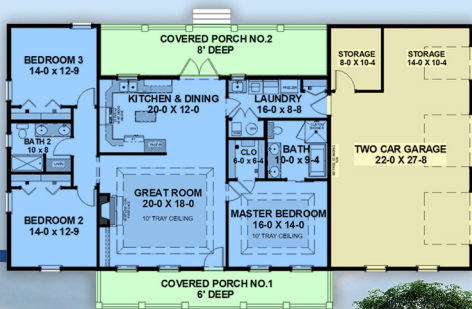

plan 77424

familyhomeplans.com  800-482-0464

1615 sq ft
3 beds
2 baths
72' x 44'