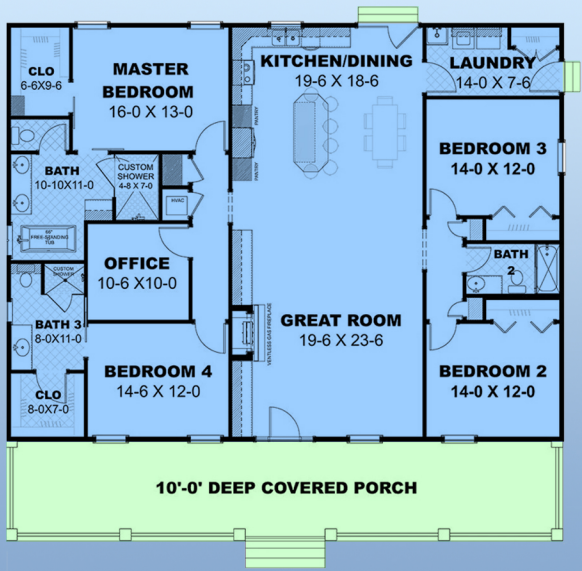

plan 77419

familyhomeplans.com  800-482-0464

2352 sq ft, 4 bedrooms, 3 baths, 56' wide x 52' deep