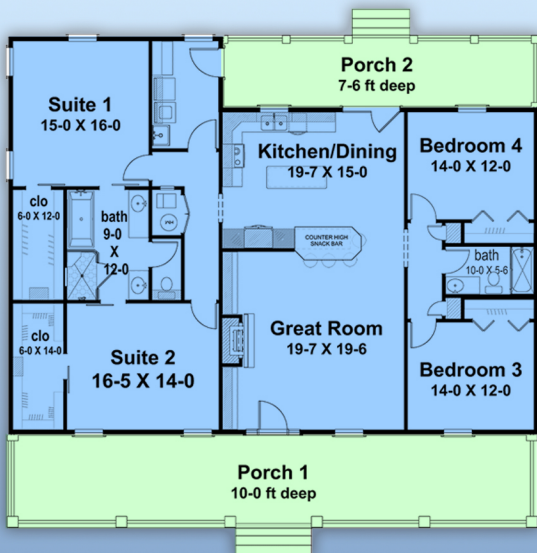

plan 77416

familyhomeplans.com  800-482-0464

2096 sq. ft., 4 beds, 2 baths, 56' W x 52' D