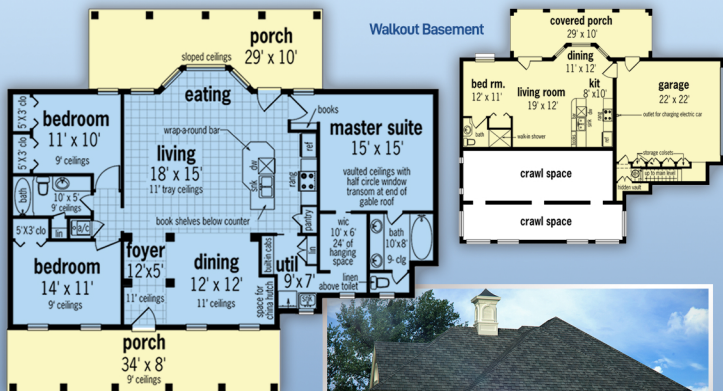

# plan 76939

sq ft  
1565

beds  
3

baths  
2

bays  
2

width  
54'

depth  
48'

800-482-0464

familyhomeplans.com

Main Living Area

Rear Elevation