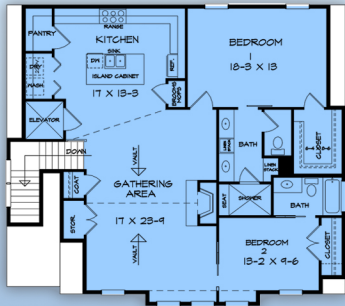

plan 76738

familyhomeplans.com  800-482-0464

garage: 1649 sq ft
upstairs: 1494 sq ft
2 bedrooms, 2 baths
45' wide x 38' deep