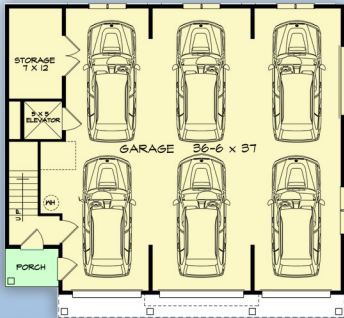

plan 76738

familyhomeplans.com  800-482-0464

garage: 1649 sq ft
upstairs: 1494 sq ft
2 bedrooms, 2 baths
45' wide x 38' deep