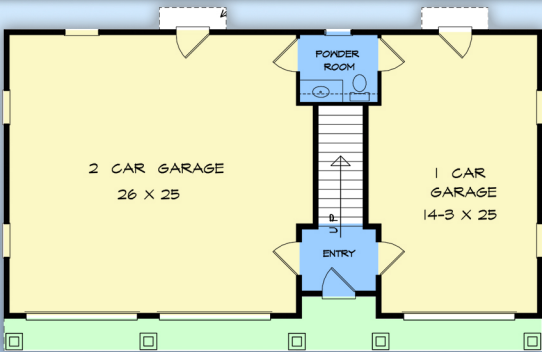

plan 76729

familyhomeplans.com 800-482-0464

1241
sq ft
living
space

2 beds
2.5 baths

49' wide
29' deep

garage
area:
1115 sq ft