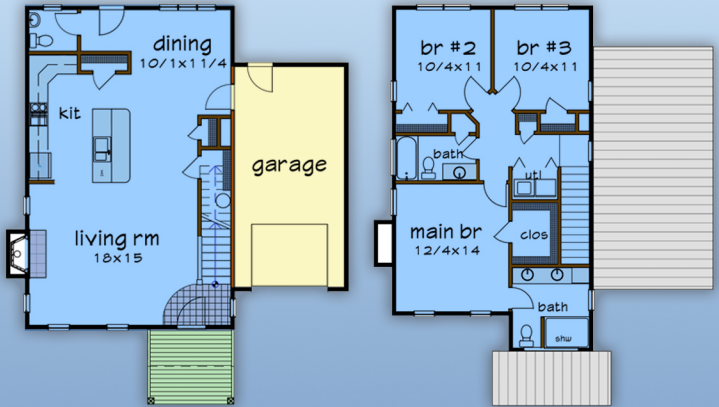

plan 76616

familyhomeplans.com 800-482-0464

1487 sq. ft., 3 beds, 2.5 baths, 34' W x 42' D