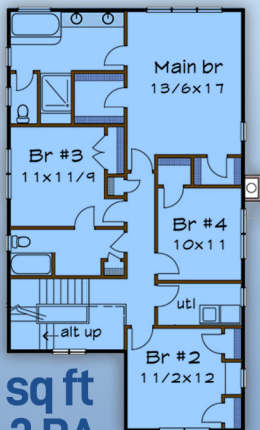

plan 76608

familyhomeplans.com  800-482-0464

2418 sq ft
4 BD, 3 BA
28' W x 58' D