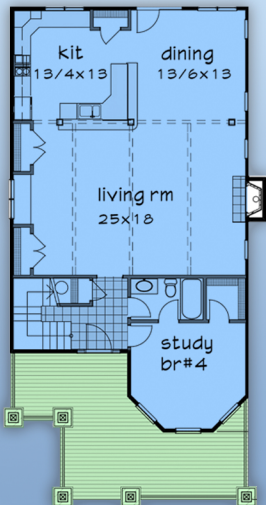

plan 76608

familyhomeplans.com  800-482-0464

2418 sq ft
4 BD, 3 BA
28' W x 58' D