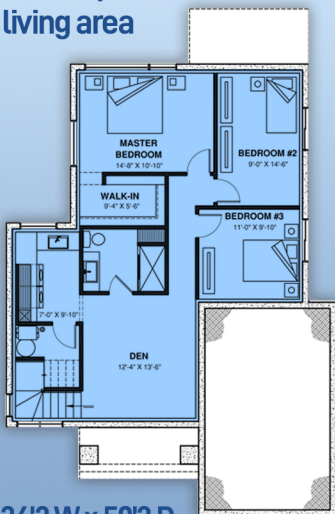

plan 76590

familyhomeplans.com  800-482-0464

2080 sq ft
living area

3 bedrooms
1 full bathroom
one 3/4 bath

36'2 W x 50'2 D