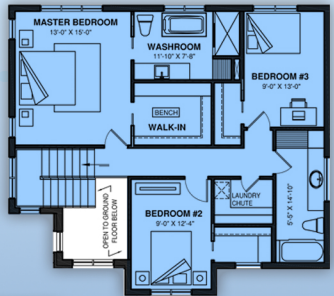

plan 76585

familyhomeplans.com  800-482-0464

2,113 sq ft

3 bedrooms
2.5 bathrooms
1 car garage
45' W x 38' D