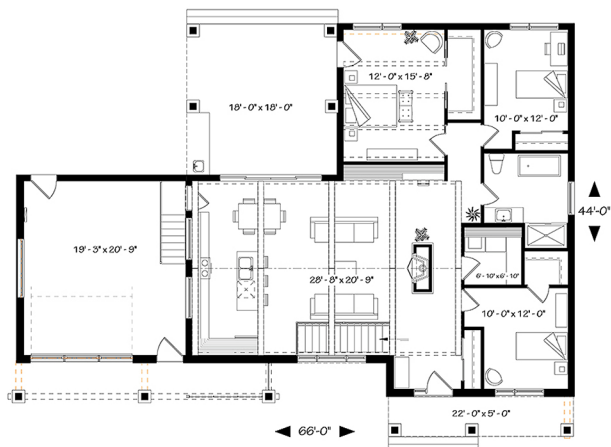

Order Code: **PT104**

The exposed decorative beams add even more style to the grand living space.

## House Plan **76510**

Total Living Area	<b>1,604 sq.ft</b>
Main Level	<b>1,604 sq.ft</b>
Bedrooms	<b>3</b>
Bathrooms	<b>1</b>
Garage Type	<b>1 Bay</b>
Dimensions	<b>66' Wide x 44' Deep</b>

[familyhomeplans.com](http://familyhomeplans.com)