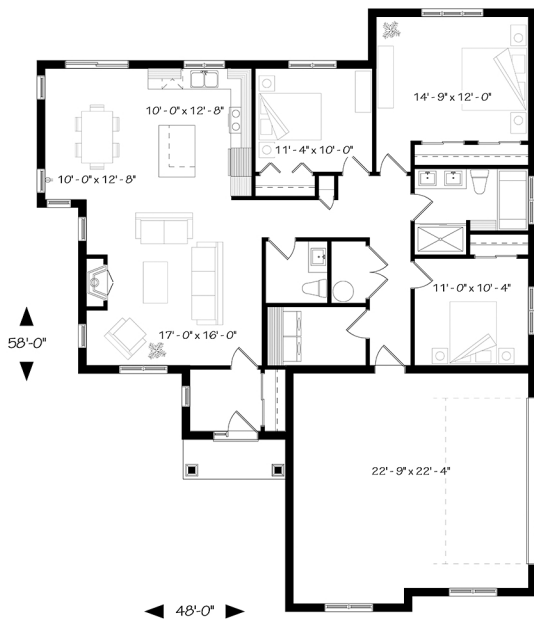

Order Code: PT104

Closed foyer, family room, dining area, kitchen, master bedroom, 2 secondary bedrooms and more.

House Plan **76485**

Total Living Area	1,525 sq.ft
Main Level	1,525 sq.ft
Bedrooms	3
Bathrooms	1.5
Garage Type	2 Bay
Dimensions	48' Wide x 58' Deep