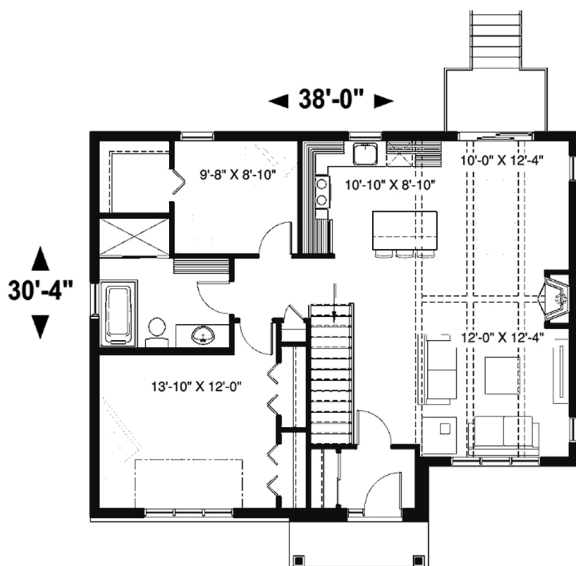

**Order Code: PT104**

This Craftsman inspired, rustic modern house plan has a partial cathedral ceiling in the living room.

## House Plan **76482**

Total Living Area	<b>1,102 sq.ft</b>
Main Level	<b>1,102 sq.ft</b>
Bedrooms	<b>2</b>
Bathrooms	<b>1</b>
Garage Type	<b>n/a</b>
Dimensions	<b>38' Wide x 30' Deep</b>

[familyhomeplans.com](http://familyhomeplans.com)