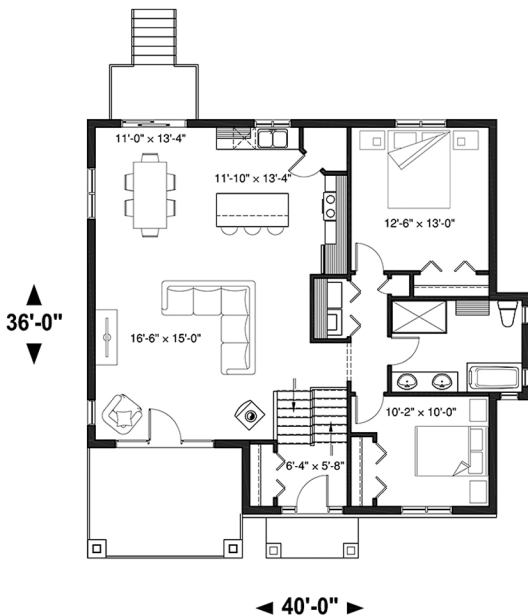

Order Code: PT104

This plan offers the option to finish the basement and add two extra bedrooms and bathroom.

House Plan **76468**

Total Living Area	1,272 sq.ft
Main Level	1,272 sq.ft
Bedrooms	2
Bathrooms	1
Garage Type	N/A
Dimensions	40' Wide x 36' Deep