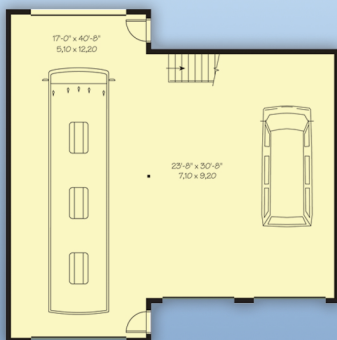

plan 76374

familyhomeplans.com  800-482-0464

Garage with R.V. Storage: 42' wide by 42' deep

garage area: 1527 sq. ft.    bonus area: 627 sq. ft.