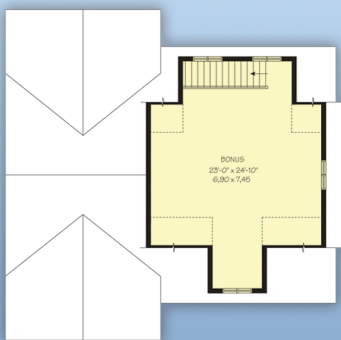

plan 76374

familyhomeplans.com  800-482-0464

Garage with R.V. Storage: 42' wide by 42' deep

garage area: 1527 sq. ft.    bonus area: 627 sq. ft.