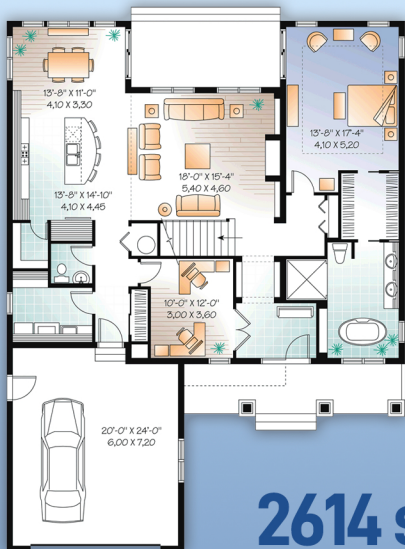

plan 76310

familyhomeplans.com  800-482-0464

4 BD, 3.5 BA
48' W x 64' D

2614 square feet