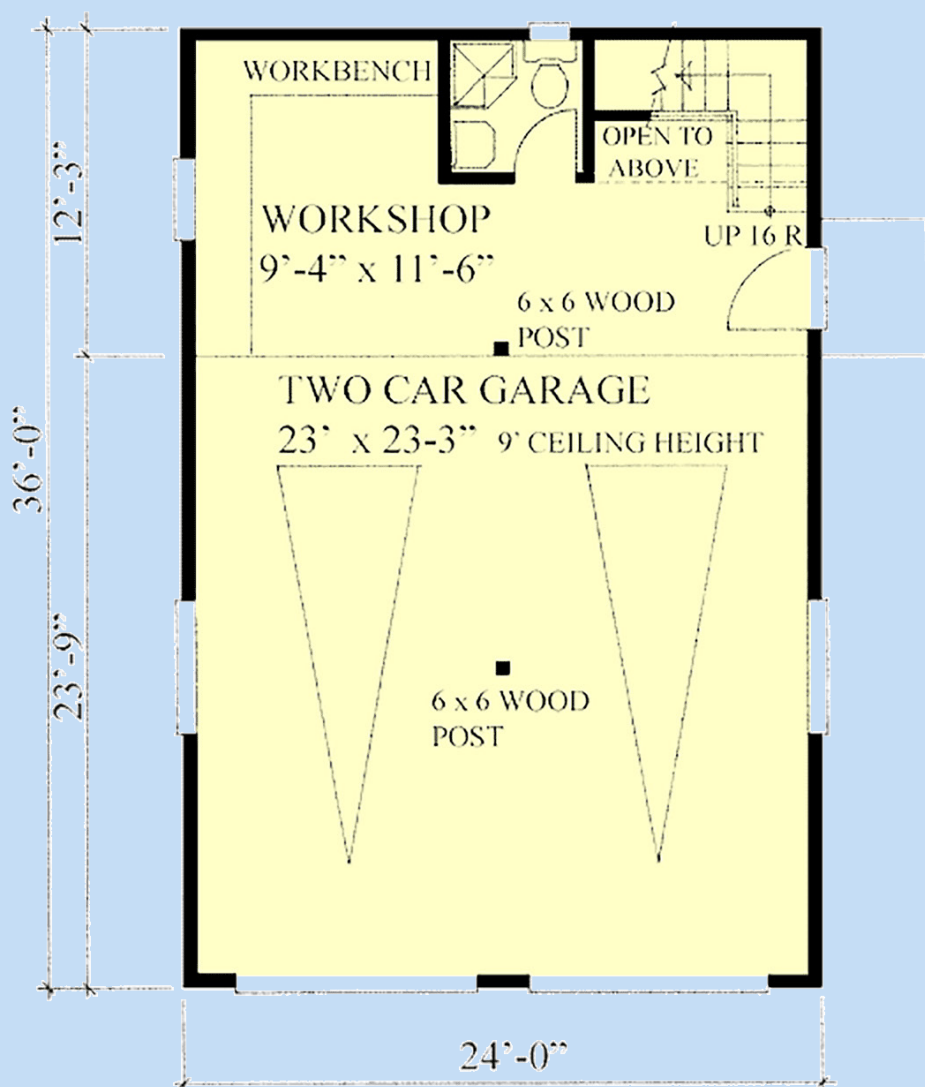

# Plan 76019

square feet  
**864**

bonus sq ft  
**736**

bathrooms  
**.75**

garage bays  
**2**

width  
**24'**

depth  
**36'**

familyhomeplans.com

## first floor

## second floor