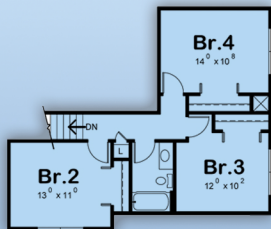

plan 75701

sq ft
2154

beds
4

baths
2.5

bays
2

width
42'

depth
57'

800-482-0464

familyhomeplans.com

Upper Level

Rear Elevation