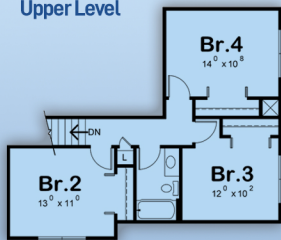

plan 75700

sq ft
2154

beds
4

baths
2.5

bays
2

width
42'

depth
57'

800-482-0464

familyhomeplans.com

Upper Level

Rear Elevation