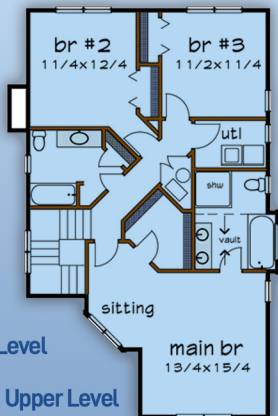

# plan 75592

sq ft  
1984

beds  
3

baths  
2.5

bays  
n/a

width  
26'

depth  
46'

800-482-0464

familyhomeplans.com

Main Level

Upper Level