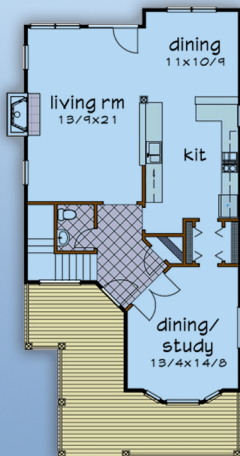

# plan 75592

sq ft  
1984

beds  
3

baths  
2.5

bays  
n/a

width  
26'

depth  
46'

800-482-0464

familyhomeplans.com

Main Level

Upper Level