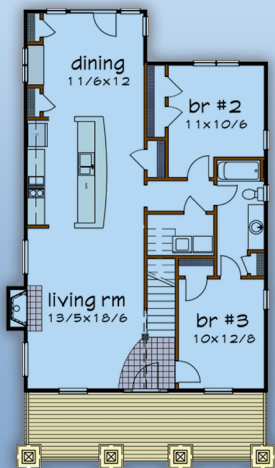

plan 75581

sq ft
1770

beds
3

baths
2

bays
n/a

width
28'

depth
44'

 800-482-0464

familyhomeplans.com

Upper Level

Rear Elevation