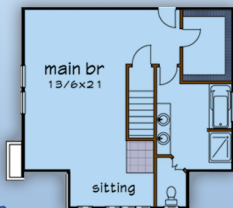

plan 75581

sq ft
1770

beds
3

baths
2

bays
n/a

width
28'

depth
44'

 800-482-0464

familyhomeplans.com

Upper Level

Rear Elevation