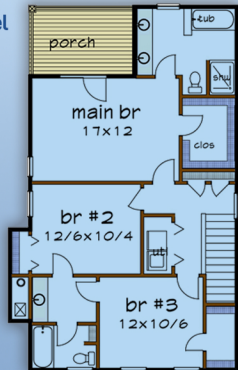

# plan 75580

sq ft  
1795

beds  
3

baths  
2.5

bays  
n/a

width  
24'

depth  
42'

800-482-0464

familyhomeplans.com

Upper Level

Main Level