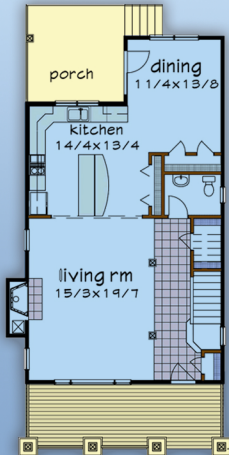

# plan 75580

sq ft  
1795

beds  
3

baths  
2.5

bays  
n/a

width  
24'

depth  
42'

800-482-0464

familyhomeplans.com

Upper Level

Main Level