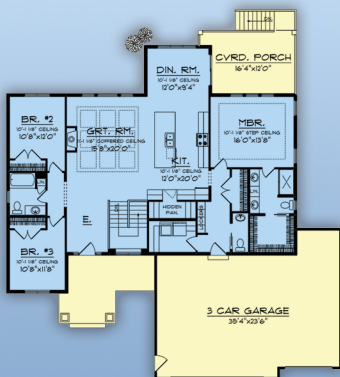

plan 75485

sq ft
3235

beds
5

baths
4

bays
3

width
64'8

depth
67'4

800-482-0464

familyhomeplans.com

Lower Level

Main Living Area