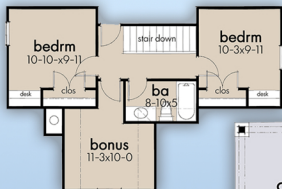

plan 75170

familyhomeplans.com  800-482-0464

1302 sq feet
3 beds, 2 baths
51'2 W x 37'2 D