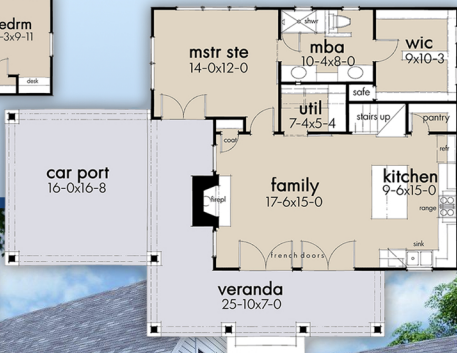

plan 75170

familyhomeplans.com  800-482-0464

1302 sq feet
3 beds, 2 baths
51'2 W x 37'2 D