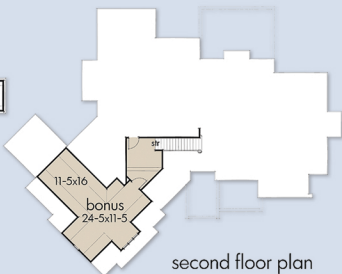

familyhomeplans.com

Vol. 4

featured

Designer Collection

House Plan 75149

Order Code PT104

Specifications

| | |
|-------------------|-------------------|
| Total Living Area | 2662 sq. ft. |
| Bedrooms | 3 |
| Bathrooms | 2.5 |
| Garage Bays | 3 Bay |
| Dimensions | 98'3" W x 78'7" D |

first floor plan

second floor plan