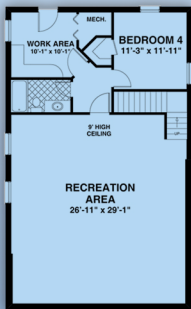

plan 74871

sq ft
2880

beds
4

baths
3

bays
n/a

width
44'1

depth
62'

800-482-0464

familyhomeplans.com

Main Level

Lower Level

Copyright © 2009

Upper Level