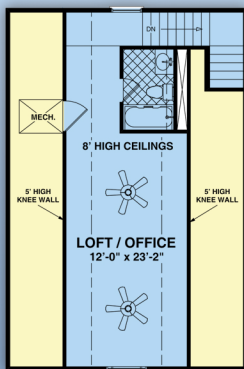

sq ft
1137

beds
1

baths
2

bays
n/a

width
24'

depth
36'

800-482-0464

familyhomeplans.com

Upper Level