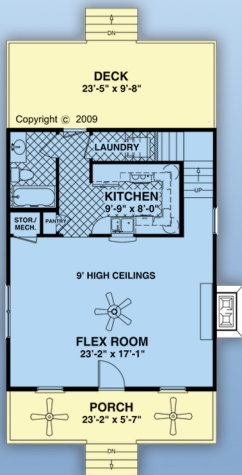

sq ft
1137

beds
1

baths
2

bays
n/a

width
24'

depth
36'

800-482-0464

familyhomeplans.com

Upper Level