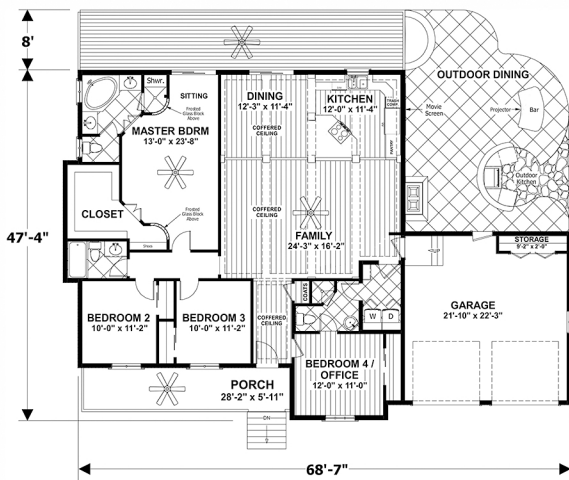

**Order Code: PT104**

Included is an outdoor area with a kitchen, bar, and even a movie projection system.

## House Plan **74859**

Total Living Area	<b>1,898 sq.ft</b>
Main Level	<b>1,898 sq.ft</b>
Bedrooms	<b>4</b>
Bathrooms	<b>3</b>
Garage Type	<b>2 Bay</b>
Dimensions	<b>68'7" Wide x 47'4" Deep</b>

[familyhomeplans.com](http://familyhomeplans.com)