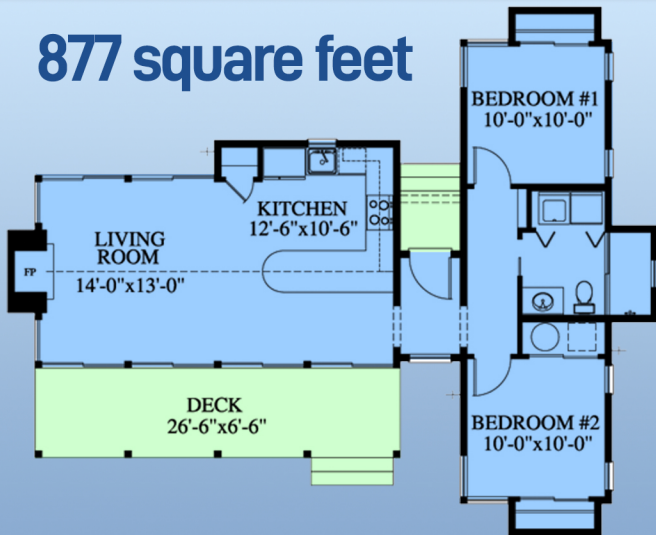

plan 73615

familyhomeplans.com  800-482-0464

877 square feet

2 bedrooms, 1 bathroom, 47' W x 38' D