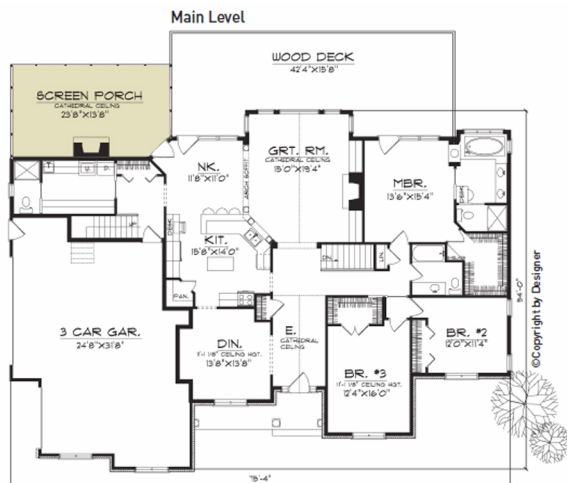

Order Code: PT104

A screened porch with fireplace provides an irresistible spot for casual gatherings.

House Plan 73365

Total Living Area	2,370 sq.ft
Main Level	2,370 sq.ft
Bedrooms	3
Bathrooms	2.75
Garage Type	3 Car Garage
Dimensions	75'4" Wide x 54' Deep