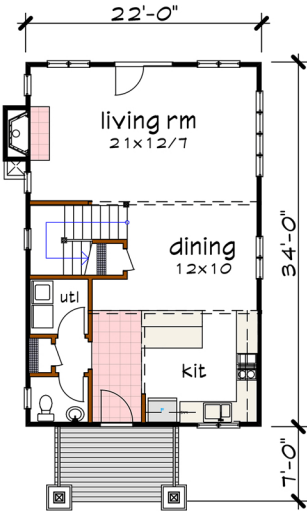

**Order Code: PT104**

This narrow lot, 2 story design has all the features your family needs in a small footprint.

House Plan **72797**

Total Living Area	<b>1,459 sq.ft</b>
Main Level	<b>748 sq.ft</b>
Upper Level	<b>711 sq.ft</b>
Bedrooms	<b>3</b>
Bathrooms	<b>2.5</b>
Garage Type	<b>none</b>
Dimensions	<b>22' W x 34' D</b>

Floor 1 plan

Floor 2 plan