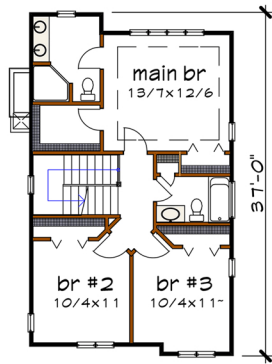

**Order Code: PT104**

This narrow lot, 2 story design has all the features your family needs in a small footprint.

House Plan **72797**

Total Living Area	<b>1,459 sq.ft</b>
Main Level	<b>748 sq.ft</b>
Upper Level	<b>711 sq.ft</b>
Bedrooms	<b>3</b>
Bathrooms	<b>2.5</b>
Garage Type	<b>none</b>
Dimensions	<b>22' W x 34' D</b>

Floor 1 plan

Floor 2 plan