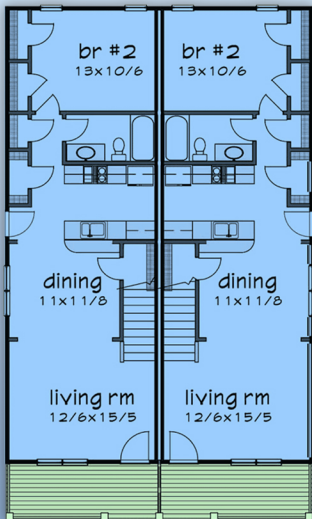

plan 72786

familyhomeplans.com  800-482-0464

2234 sq. feet

4 beds, 4 baths
33 ft W x 54 ft D