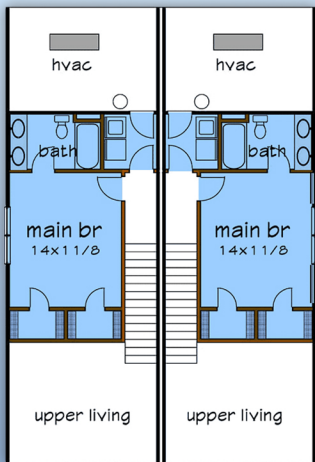

plan 72786

familyhomeplans.com  800-482-0464

2234 sq. feet

4 beds, 4 baths
33 ft W x 54 ft D