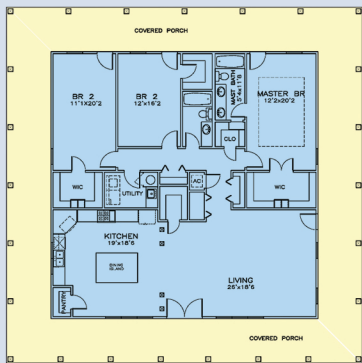

#10

familyhomeplans.com

Vol. 8

featured

Designer Collection

House Plan 72382

Order Code PT104

## Specifications

Total Living Area	2025 sq. ft.
Bedrooms	3
Bathrooms	2
Garage Bays	None
Dimensions	60' W x 60' D

Main Living Space

Rear Elevation