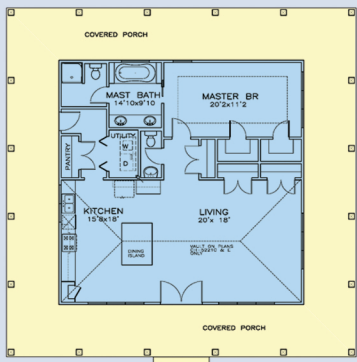

#12

familyhomeplans.com

Vol. 8

featured

House Plan 72364

Designer Collection

Order Code PT104

Main Living Space

Specifications

Total Living Area	1225 sq. ft.
Bedrooms	1
Bathrooms	1.5
Garage Bays	None
Dimensions	50' W x 50' D

Rear Elevation