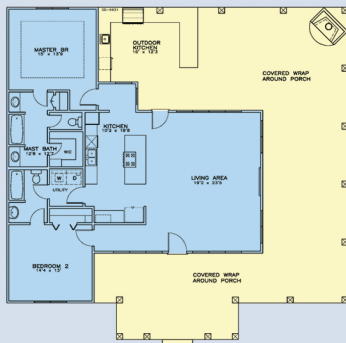

#9

familyhomeplans.com

House Plan **72307**

Order Code **PT104**

Vol. 8

*featured*

Designer Collection

## Specifications

Total Living Area	1385 sq. ft.
Bedrooms	2
Bathrooms	2
Garage Bays	None
Dimensions	56' W x 55' D

Main Living Space

Rear Elevation