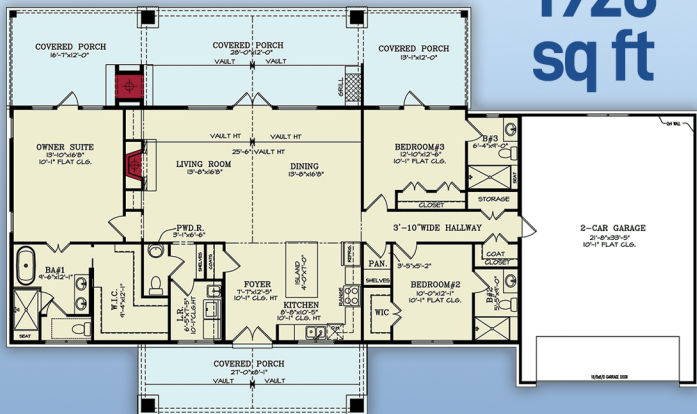

plan 72277

familyhomeplans.com  800-482-0464

1928 sq ft

3 beds, 3.5 baths, 87' W x 51' D