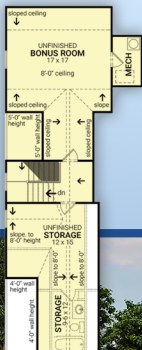

# plan 72254

familyhomeplans.com  800-482-0464

**1637 sq. ft.**  
**3 BD, 2 BA**  
**46'6" x 76'11"**

Included with Purchase