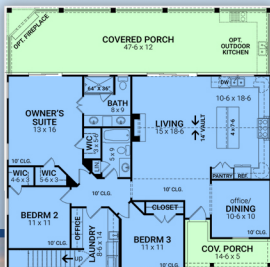

# plan 72254

familyhomeplans.com  800-482-0464

**1637 sq. ft.**  
**3 BD, 2 BA**  
**46'6" x 76'11"**

Included with Purchase