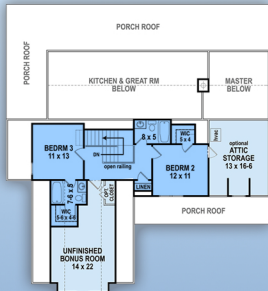

plan 72252

sq ft
1999

beds
3

baths
3.5

bays
2

width
58'

depth
63'

800-482-0464

familyhomeplans.com

Rear Elevation