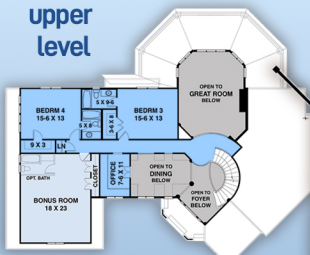

plan 72249

familyhomeplans.com 800-482-0464

upper
level

main
level

basement
level

3125 sq. feet
4 bedrooms
4 bathrooms
89' W x 65' D