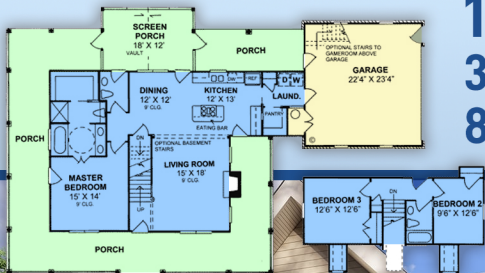

plan 68172

familyhomeplans.com  800-482-0464

1675 sq ft
3 BD, 2.5 BA
80' W x 51' D