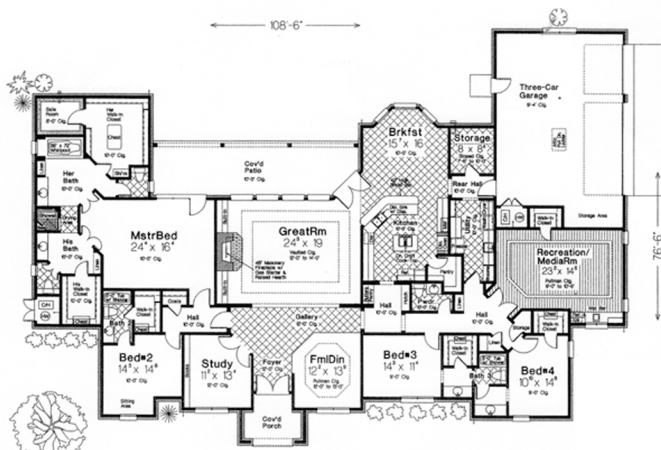

Order Code: PT104

A large recreation room could be used as a game room or a theater for family movie night.

House Plan **66240**

Total Living Area	4,599 sq.ft
Main Level	4,599 sq.ft
Bedrooms	4
Bathrooms	3.5
Garage Type	3 Bay
Dimensions	108'6" Wide x 76'6" Deep