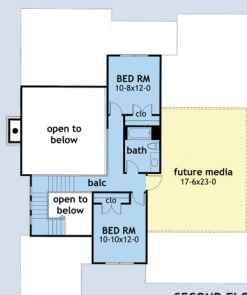

Tuscan Collection

#9

familyhomeplans.com

Vol. 4  
featured  
Designer Collection

House Plan 65868

Order Code PT104

### Specifications

Total Living Area	2143 sq. ft.
Bedrooms	3
Bathrooms	2.5
Garage Bays	2 Bay
Dimensions	47'11" W x 60'6" D

FIRST FLOOR PLAN

SECOND FLOOR PLAN