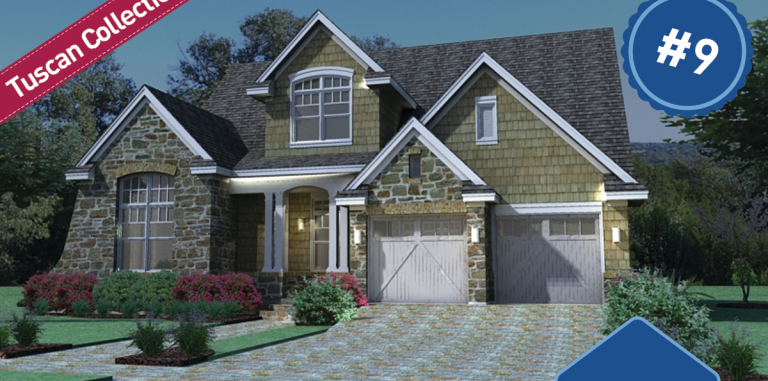

Tuscan Collection

#9

familyhomeplans.com

Vol. 4  
featured  
Designer Collection

House Plan 65868

Order Code PT104

### Specifications

Total Living Area	2143 sq. ft.
Bedrooms	3
Bathrooms	2.5
Garage Bays	2 Bay
Dimensions	47'11" W x 60'6" D

FIRST FLOOR PLAN

SECOND FLOOR PLAN