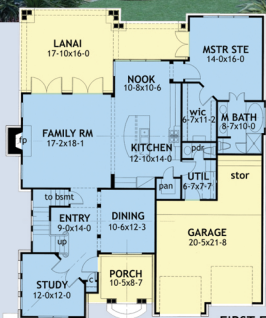

Tuscan Collection

#9

familyhomeplans.com

Vol. 4  
featured  
Designer Collection

House Plan 65868

Order Code PT104

### Specifications

Total Living Area	2143 sq. ft.
Bedrooms	3
Bathrooms	2.5
Garage Bays	2 Bay
Dimensions	47'11" W x 60'6" D

FIRST FLOOR PLAN

SECOND FLOOR PLAN