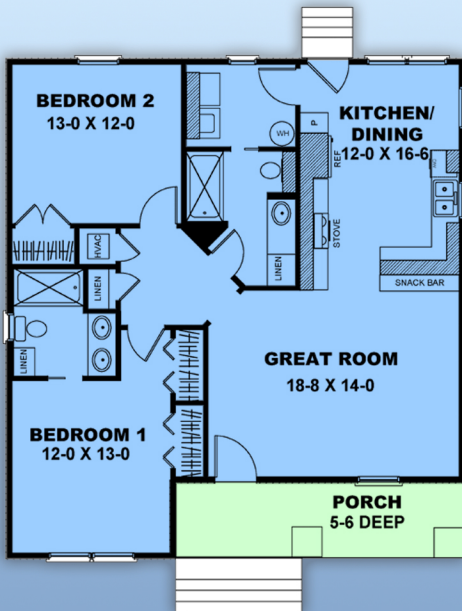

plan 64576

familyhomeplans.com  800-482-0464

1073
sq ft

2 beds

2 baths

33 ft W

36 ft D