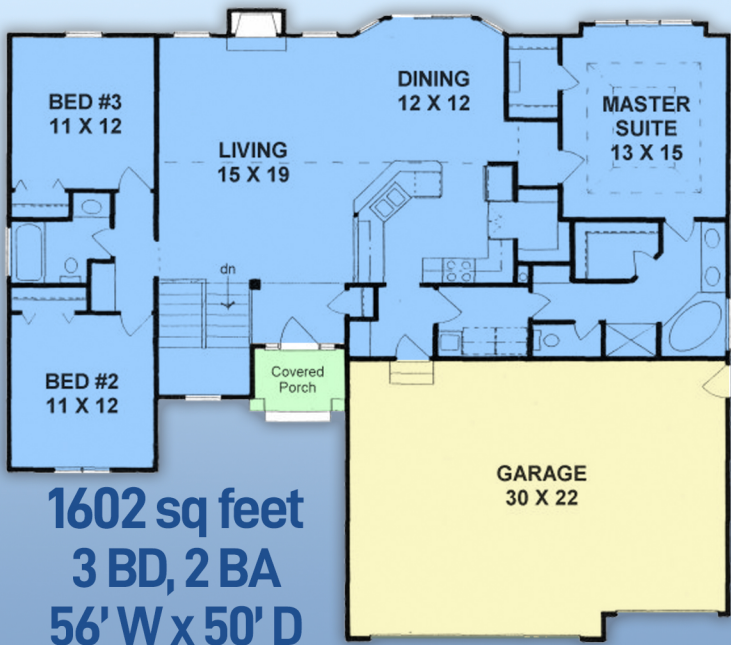

plan 62646

familyhomeplans.com  800-482-0464

1602 sq feet
3 BD, 2 BA
56' W x 50' D